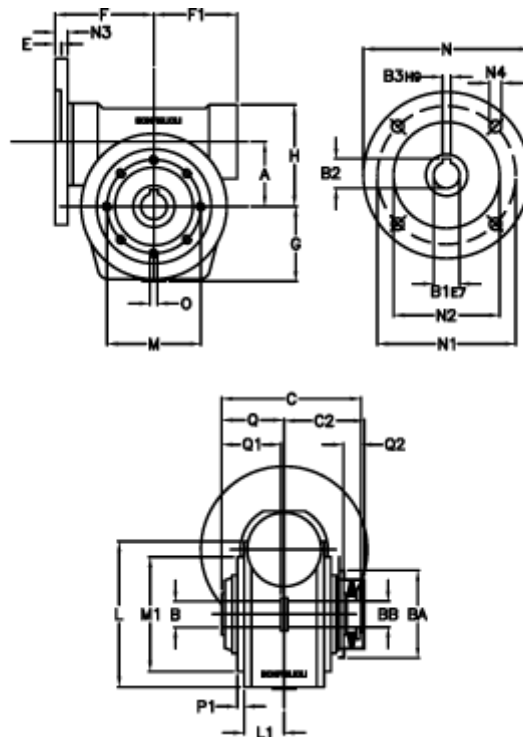

Article number: 390204900772336
 Description: Worm Gear with Torque Limiter
 VF 49-L2-P-7 P63B14

Measures

a = 49.50	C2 = 63,5	L1 = 36.8	O = M6x8
B = 25	Description = VF 49P-xx-63B14	m = 94	P1 = 2.5
B1 E7 = 11	E = 3.0	M1 = 68	Q = 51.0
B2 = 12.8	F = 70	N = 90	Q1 = 41
B3 H9 = 4	F1 = 63	N1 = 75	Q2 = 15
BA = 63	g = 56	N2 = 60	
BB H7 = 14	H = 80.0	N3 = 7.0	
C = 105	L = 107.5	N4 = 6	